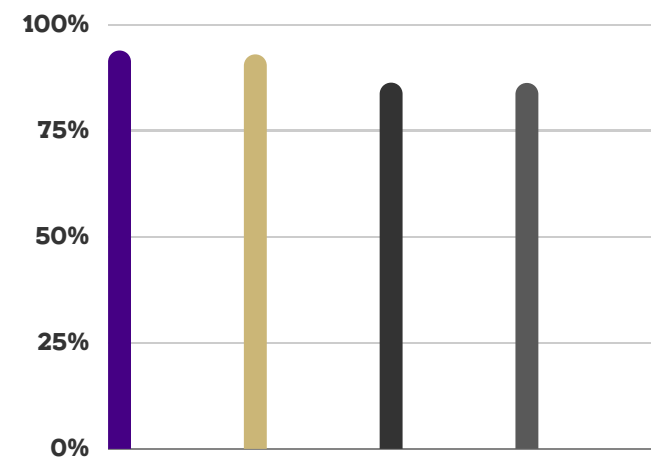

83%
Believe that the residence halls are free from harassment.

LIVE CONNECTED: LOCATION AND AMENITIES

Upperclass Residence Halls are located across campus including in the Bluestone Area and East Campus. We also offer 500+ beds in the Apartments on Grace. Located off Main Street, these apartments are a combination of four person and two person units with residents in double rooms. Each unit has a kitchen, as well as a bathroom for each bedroom. Your semester costs include internet, cable TV, all utilities, access to study lounges and a variety of recreational areas.

83%
of JMU Students Agree/Strongly Agree that they are satisfied with their overall on-campus living experience.

74%
Agree/Strongly Agree that they believe that the programs in their residence halls have had a positive impact on their learning experience at JMU.

86%
Agree/Strongly Agree that when they want to study, they find the atmosphere in their residence hall to be conducive.

LIVE CLOSE: CONVENIENCE

Everything you want to do at JMU is just a short walk or bus ride from your residence hall, including UREC, the Health Center, D-Hall/E-Hall, Football & Basketball games, the Student Success Center, The Union and, of course, your classes!

LIVE SUPPORTED: KNOWING YOUR NEIGHBORS

Only JMU students live in JMU's residence halls which means you are guaranteed to be sharing spaces with Dukes and only Dukes!

ENGAGEMENT

Research shows that students who live in the residence halls are more likely to graduate, involved in extracurricular, social and cultural events on campus, more positive about the social climate and interact more frequently with faculty and peers.

94%

Agree/Strongly Agree that their hall director is someone they can go to if they need assistance.

93%

Agree/Strongly Agree that they have found resident advisors (RAs) in their hall to be approachable.

86%

Agree/Strongly Agree that they believe that the resident advisors (RAs) enforce policy fairly.

86%

Agree/Strongly Agree that they can find a member of their hall staff when they need them.

95%

Agree/Strongly Agree that the climate in their residence halls is accepting of people of diverse backgrounds.